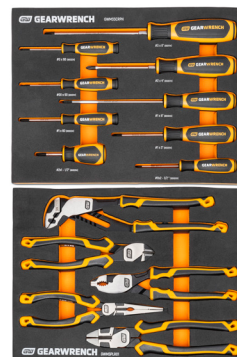

Precut Nested Tool Storage

Each tool nests in a laser-formed cutout that provides protection and keeps tools organized and easily accessible

High Visibility Size Markings

Foam storage trays have GEARWRENCH orange cutouts with black tops that feature high visibility white size markings for quick tool identification

PRE-CUT
FOAM STORAGE

OIL & SOLVENT
RESISTANT

HIGH VIS
MARKINGS

Each set's tray is sized to fit a range of tool storage units

X-Tra Small
Modular Set

Small
Modular Set

Medium
Modular Set

Large
Modular Set