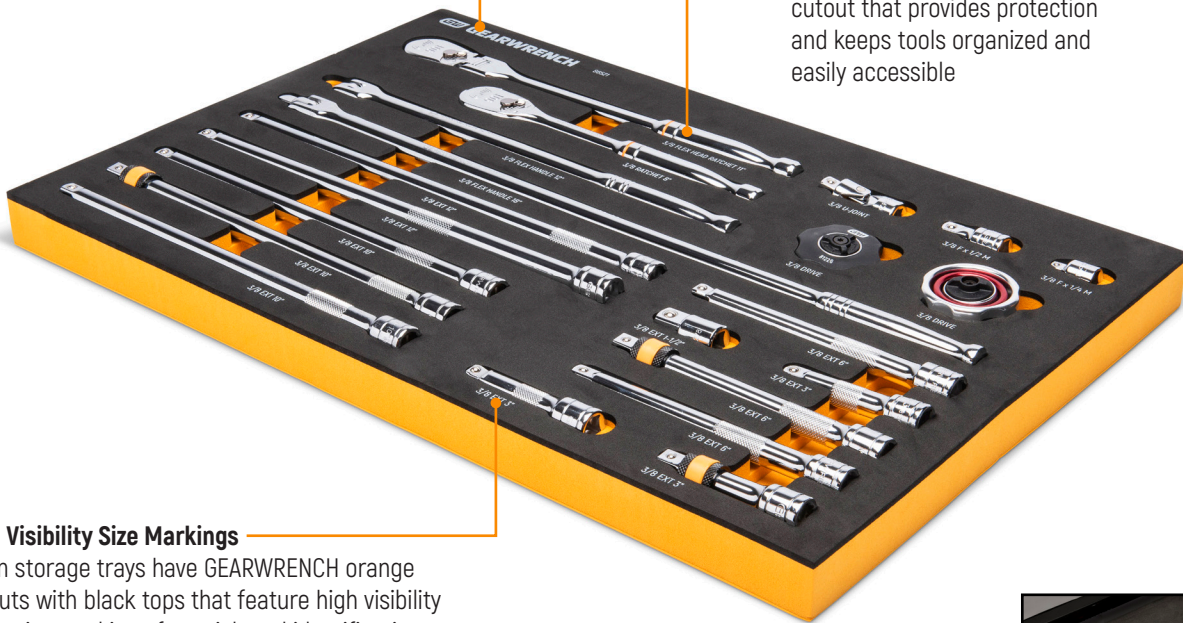

Precut Nested Tool Storage

Each tool nests in a laser-formed cutout that provides protection and keeps tools organized and easily accessible

High Visibility Size Markings

Foam storage trays have GEARWRENCH orange cutouts with black tops that feature high visibility white size markings for quick tool identification

PRE-CUT
FOAM STORAGE

OIL & SOLVENT
RESISTANT

HIGH VIS
MARKINGS

Each set's tray is sized to fit a range of tool storage units

X-Tra Small
Modular Set

Small
Modular Set

Medium
Modular Set

Large
Modular Set