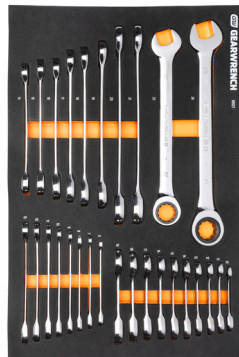

Precut Nested Tool Storage

Each tool nests in a laser-formed cutout that provides protection and keeps tools organized and easily accessible

High Visibility Size Markings

Foam storage trays have GEARWRENCH orange cutouts with black tops that feature high visibility white size markings for quick tool identification

PRE-CUT
FOAM STORAGE

OIL & SOLVENT
RESISTANT

HIGH VIS
MARKINGS

Each set's tray is sized to fit a range of tool storage units

X-Tra Small
Modular Set

Small
Modular Set

Medium
Modular Set

Large
Modular Set